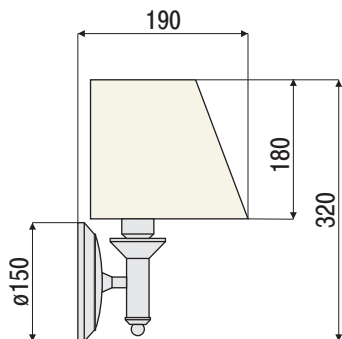

POLAM-REM S.A.

Wall Light, max 60W

Jupiter 5

IP 20

Type	Code	Light source	Light source power / lamp base	Weight
Jupiter 5	287 CLKM	incandescent lamp	max 60W / E 27	1,0 kg

Approvals
according to the rules of relevant classification societies, additional IEC

Housing
brass polished

Shade
perlatex beige, washable

Lamps (not included)
incandescent lamp, max 60W

Electric
230V, 50Hz, flexible wiring, heat resistant up to +105 C

Jupiter 5

[mm]

8.03

OPTIONS