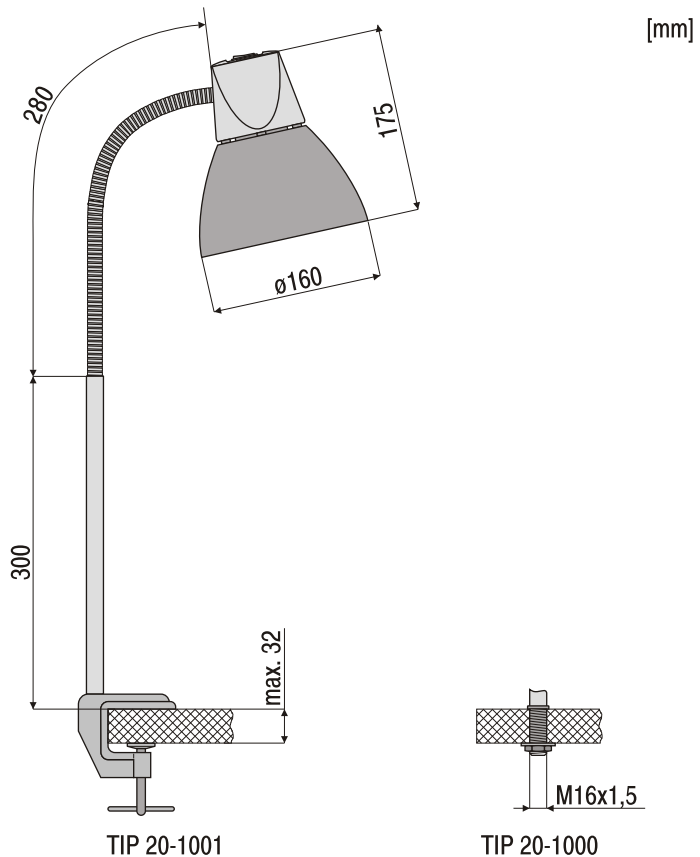

IP 20

Type	Light source	Light source power / lamp base	Weight
TIP 20 - 1000	incandescent lamp	max 100W/ E27	1,5 kg
TIP 20 - 1001	incandescent lamp	max 100W/ E27	1,5 kg

Approvals
according to the rules of relevant
classification societies, additional IEC
Finish
metal construction

Colour
grey and silver
Lamps (not included)
incandescent lamp max 100W

Electric
230V, 1.5 m.. free cable with schukoplug,
safety class 1
switch in lamp head

7.02

OPTIONS

Wall
Bracket

TIP 20-1001

TIP 20-1000