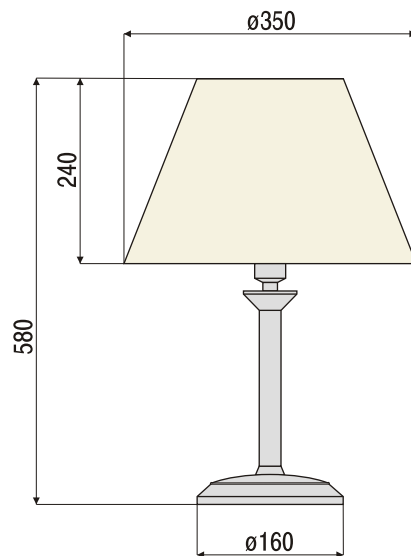

IP 20

Type	Code	Light source	Light source power / lamp base	Weight
Jupiter 3	206a CLL	incandescent lamp	max 60W / E 27	1,3 kg
Jupiter 4	206 CLL	incandescent lamp	max 60W / E27	1,5 kg

Approvals according to the rules of relevant classification societies, additional IEC
Housing brass polished

Shade perlatex beige, washable
Lamps (not included) incandescent lamp, max 60W

Electric 230V, 50Hz flexible wiring, heat resistant up to +105 C

8.02

[mm]

Jupiter 3

Jupiter 4